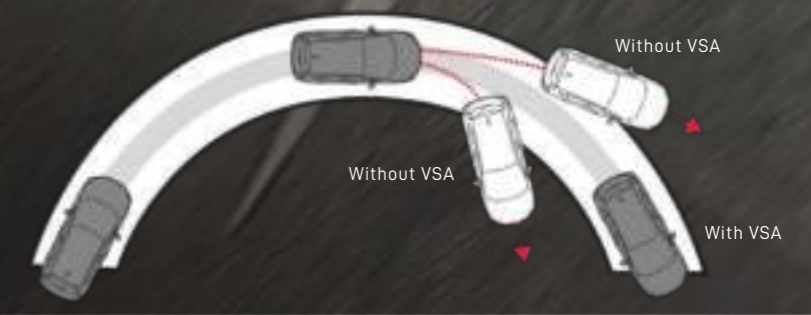

Without VSA

With VSA

- ABS, EBD + BA
- Brake Override System
- Emergency Stop Signal
- Pretensioner with Load Limiter Seatbelt
- ISOFIX & Tether

ASSURE FOR SECURE

ALARM SYSTEM

IMMOBILIZER

EVERY DRIVE FEELS SAFER

Untuk meningkatkan percaya diri Anda dalam berkendara dan berinovasi, Honda City Hatchback RS juga dilengkapi dengan fitur keselamatan berstandar tinggi yang memberikan rasa aman dan perlindungan optimal.